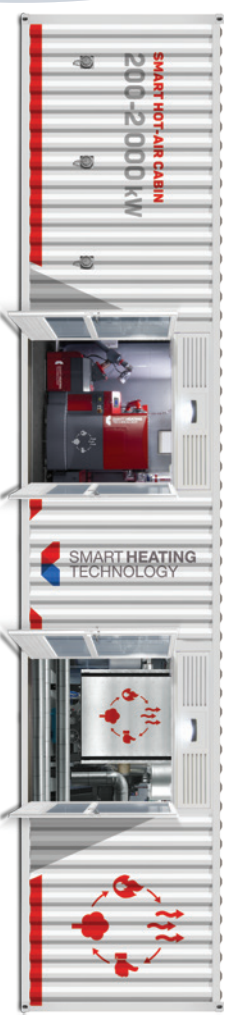

SMART HEATING TECHNOLOGY

SMART SOLAR/PHOTOVOLTAIC CABIN

SMART CABIN DESIGN OPTIONS

SMART SPECIAL CABIN CONCEPTS

SMART EMERGENCY ENERGY CABIN

SMART SELF-DRYING CABIN

- HOT WATER, HOT AIR & ELECTRICITY PRODUCTION
- 30 TO 180 DAYS OF INDEPENDENT OPERATION
- PLUG & PLAY EMERGENCY DESIGN – CONNECTED WITHIN MINUTES – AFTER UNLOADING FROM TRUCK/HELICOPTER

- FIREPROOF CABIN DESIGN
- WATERPROOF CABIN DESIGN
- SPECIAL CABIN FIXING POINTS – TO GUARD AGAINST WATER & WIND
- STRONGER STRUCTURE & PROTECTIVE SHIELD

SMART HOT-AIR CABIN

SMART ARMY CABIN