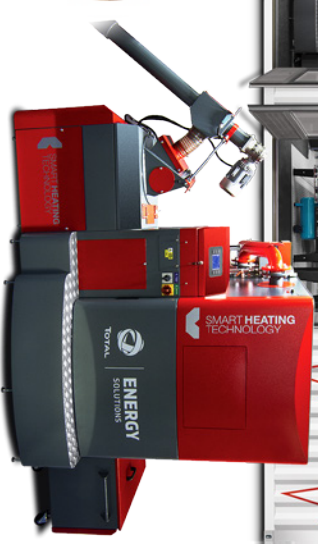

SMART HEATING TECHNOLOGY

SMART SOLAR/PHOTOVOLTAIC CABIN

SMART CABIN DESIGN OPTIONS

SMART SPECIAL CABIN CONCEPTS

SMART EMERGENCY ENERGY CABIN

SMART SELF-DRYING CABIN

- HOT WATER, HOT AIR & ELECTRICITY PRODUCTION
- 30 TO 180 DAYS OF INDEPENDENT OPERATION
- PLUG & PLAY EMERGENCY DESIGN – CONNECTED WITHIN MINUTES – AFTER UNLOADING FROM TRUCK/HELICOPTER