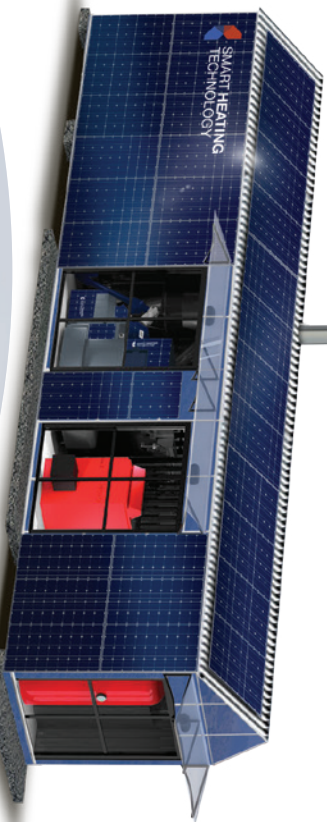

SMART HEATING TECHNOLOGY

SMART SOLAR/PHOTOVOLTAIC CABIN

SMART CABIN DESIGN OPTIONS

SMART SPECIAL CABIN CONCEPTS

SMART EMERGENCY ENERGY CABIN

SMART SELF-DRYING CABIN

- HOT WATER, HOT AIR & ELECTRICITY PRODUCTION
- 30 TO 180 DAYS OF INDEPENDENT OPERATION
- PLUG & PLAY EMERGENCY DESIGN – CONNECTED WITHIN MINUTES – AFTER UNLOADING FROM TRUCK/HELICOPTER

- FIREPROOF CABIN DESIGN
- WATERPROOF CABIN DESIGN
- SPECIAL CABIN FIXING POINTS – TO GUARD AGAINST WATER & WIND
- STRONGER STRUCTURE & PROTECTIVE SHIELD

SMART HOT-AIR CABIN

SMART ARMY CABIN